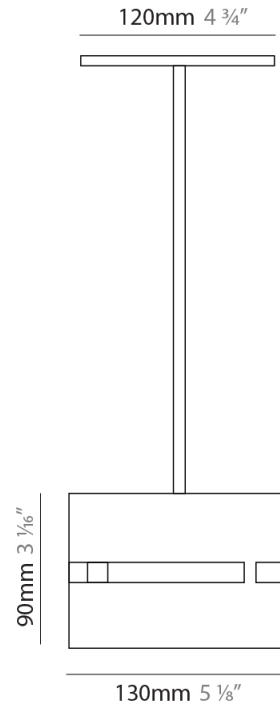

LUZ OCULTA METAL SUSPENSION

D51033-

base number _____
Finish _____
Options _____

1. To build a product code in our configurator select the specify button on the base model # product page
2. To build a manual product code on this datasheet choose from the options listed below in blue font and add the suffix to the base model #

GENERAL

Series: Luz Oculta _____
Subseries: Luz Oculta Metal _____
Partner: Fambuena _____
Division: Design _____
Installation: Suspension _____
Product Type: Pendant _____
Mounting Location: Ceiling _____
Light Distribution: Direct / Indirect _____

PHYSICAL

Shape: Rectangle _____
Diameter (mm): 130 _____
Diameter (in): 5 1/4 _____
Height (mm): 90 _____
Height (in): 4 1/2 _____
Fixture Finish: [BRA](#) / [BRZ](#) / [ABR](#) _____
Fixture Material: Metal _____
Cable Details: Cable length 2000mm / 79" _____

ELECTRICAL

Number of Lamps: 1 _____
Lamp Type: LED Retrofit _____
Lamp Shape: T4 _____
Bulb Included: Bulb Not Included _____
Max. Wattage Per Lamp (W): 5 _____
Lamp Base: G9 _____
Input Voltage (V): 120 _____

LED

OPTICAL

RATINGS AND CERTIFICATIONS

Certified By: Certified for North American Standards _____
IP rating: IP20 _____