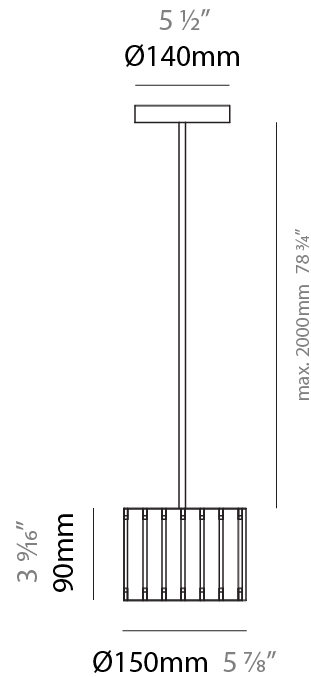

PROJECT	
TYPE	
SPECIFIER	
QUANTITY	
DATE	

LUZ OCULTA WOOD SUSPENSION

D51043-

base number	Finish Options	Finish Options

1. To build a product code in our configurator select the specify button on the base model # product page
2. To build a manual product code on this datasheet choose from the options listed below in blue font and add the suffix to the base model #

GENERAL

Series: Luz Oculata
Subseries: Luz Oculata Wood
Partner: Fambuena
Division: Design
Installation: Suspension
Product Type: Pendant
Mounting Location: Ceiling
Light Distribution: Direct / Indirect

PHYSICAL

Shape: Rectangle
Diameter (mm): 150
Diameter (in): 5 7/8
Height (mm): 90
Height (in): 3 9/16
Fixture Finish: DOW / NAT
Holder Finish: BRA / BRZ
Fixture Material: Metal / Wood
Primary Material: Wood
Cable Details: Cable length 2000mm / 79"

ELECTRICAL

Number of Lamps: 1
Lamp Type: LED Retrofit
Lamp Shape: T4
Bulb Included: Bulb Not Included
Max. Wattage Per Lamp (W): 3
Lamp Base: G9
Input Voltage (V): 120

LED

OPTICAL

RATINGS AND CERTIFICATIONS

Certified By: Certified for North American Standards
IP rating: IP20